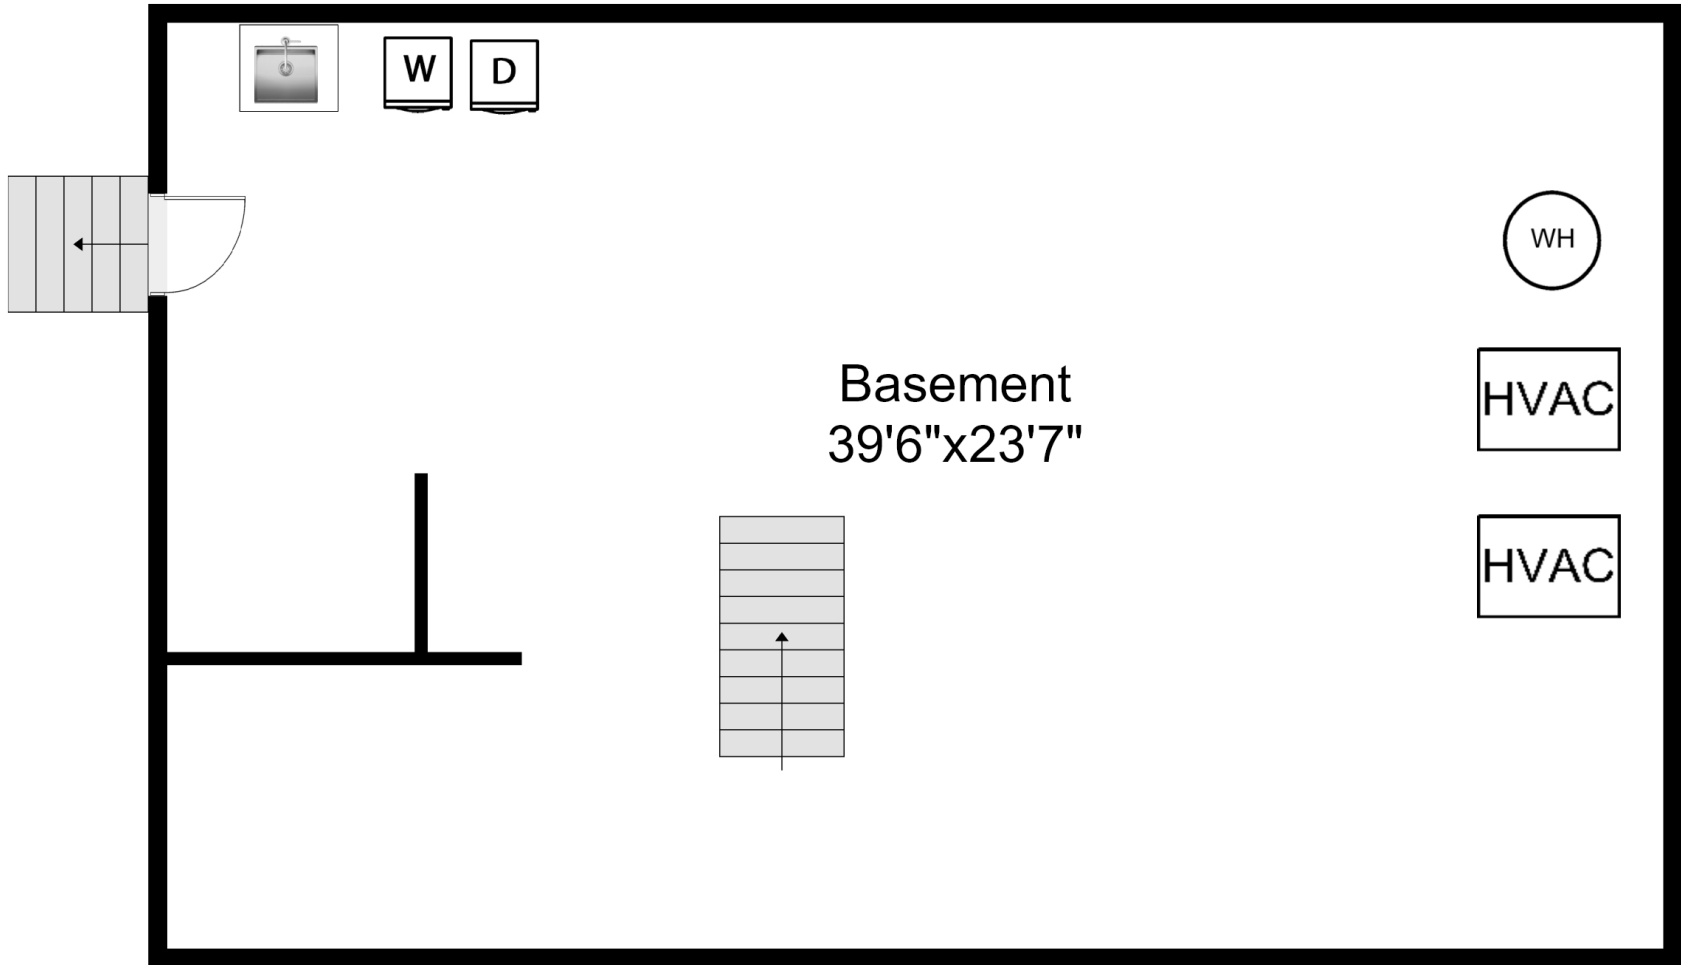

Presented by
Mary Menard
Prominent Properties Sothebys International Realty
309 Springfield Ave
Summit NJ 07901
Direct Phone: 908-273-8808
Mobile Phone: 973-879-2860
Email: mary@themenardgroup.com

50 Boulevard

Basement

4 of 4